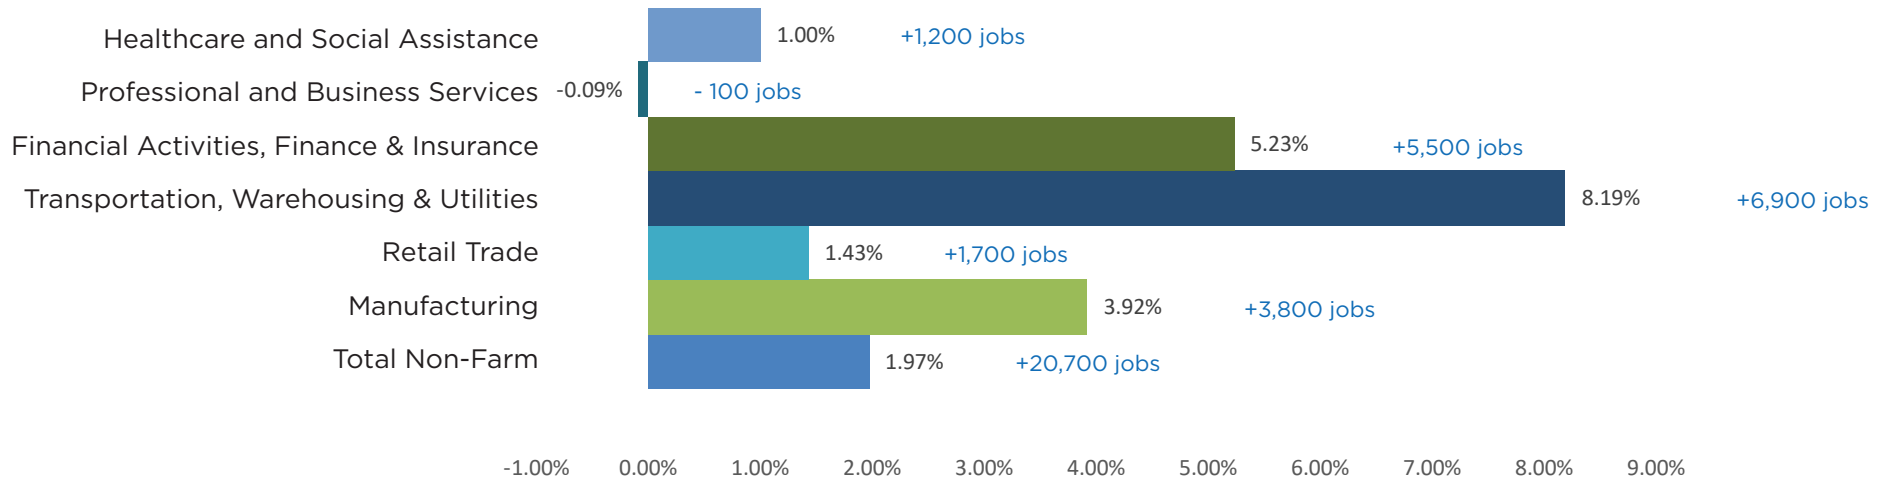

Fort Worth Region Jobs Update

This chart shows percent and amount of annual change in total employment and in six industry sectors in the Fort Worth-Arlington Metropolitan Division (Tarrant, Parker, Johnson, Hood, Somervell, and Wise Counties).

Overall, the Fort Worth region’s talent supply is growing, but job growth in industries with high-demand jobs is outpacing overall job growth. This means we are making progress toward reaching our Fortify goal of increasing our talent supply in target industries by 10 percent.