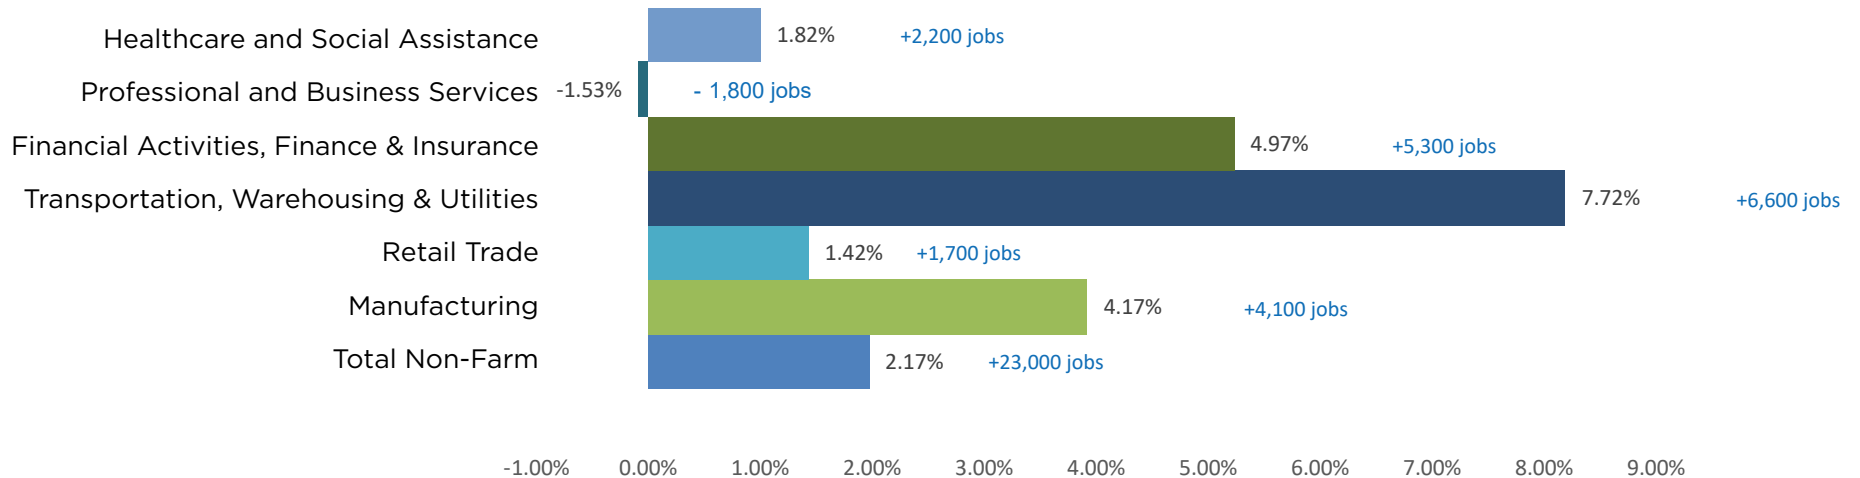

Fort Worth Region Jobs Update

This chart shows percent and amount of annual change in total employment and in six industry sectors in the Fort Worth-Arlington Metropolitan Division (Tarrant, Parker, Johnson, Hood, Somervell, and Wise Counties).

Overall, the Fort Worth region’s talent supply is growing, but job growth in industries with high-demand jobs is outpacing overall job growth. This means we are making progress toward reaching our Fortify goal of increasing our talent supply in target industries by 10 percent.