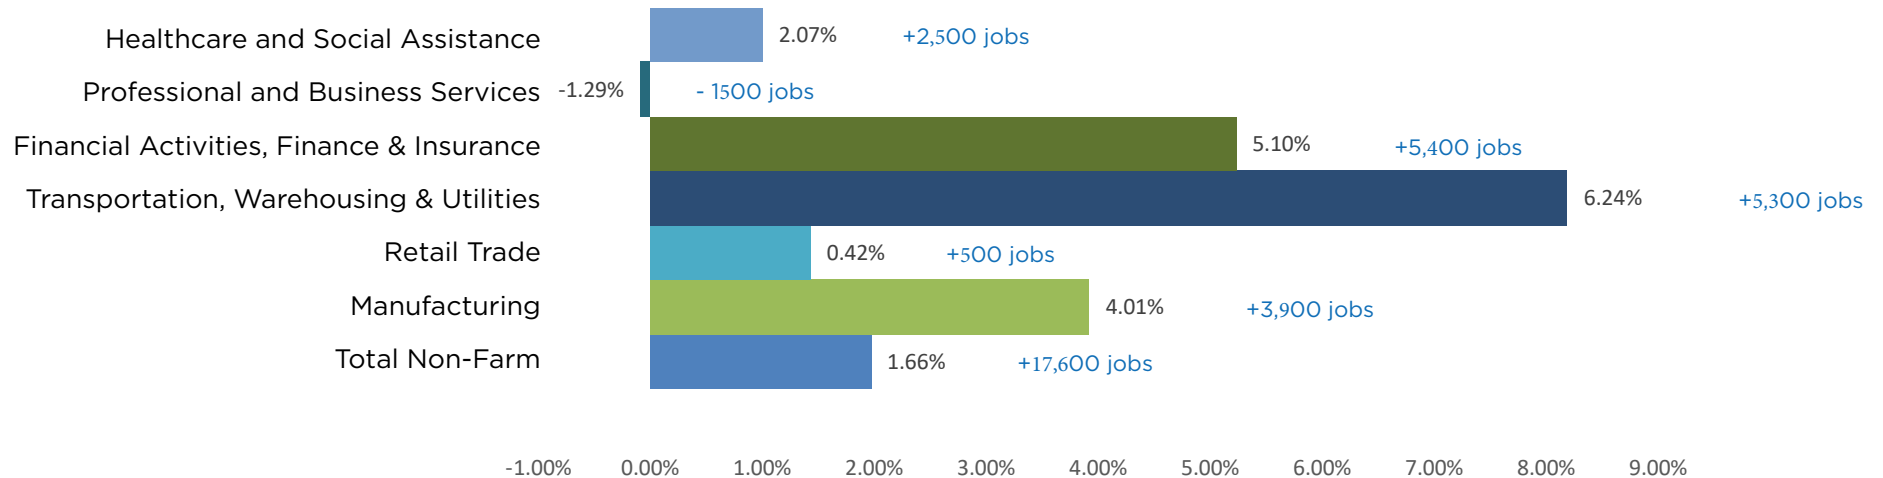

Fort Worth Region Jobs Update

This chart shows percent and amount of annual change in total employment and in six industry sectors in the Fort Worth-Arlington Metropolitan Division (Tarrant, Parker, Johnson, Hood, Somervell, and Wise Counties).

Overall, the Fort Worth region’s talent supply is growing, but job growth in industries with high-demand jobs is outpacing overall job growth. This means we are making progress toward reaching our Fortify goal of increasing our talent supply in target industries by 10 percent.