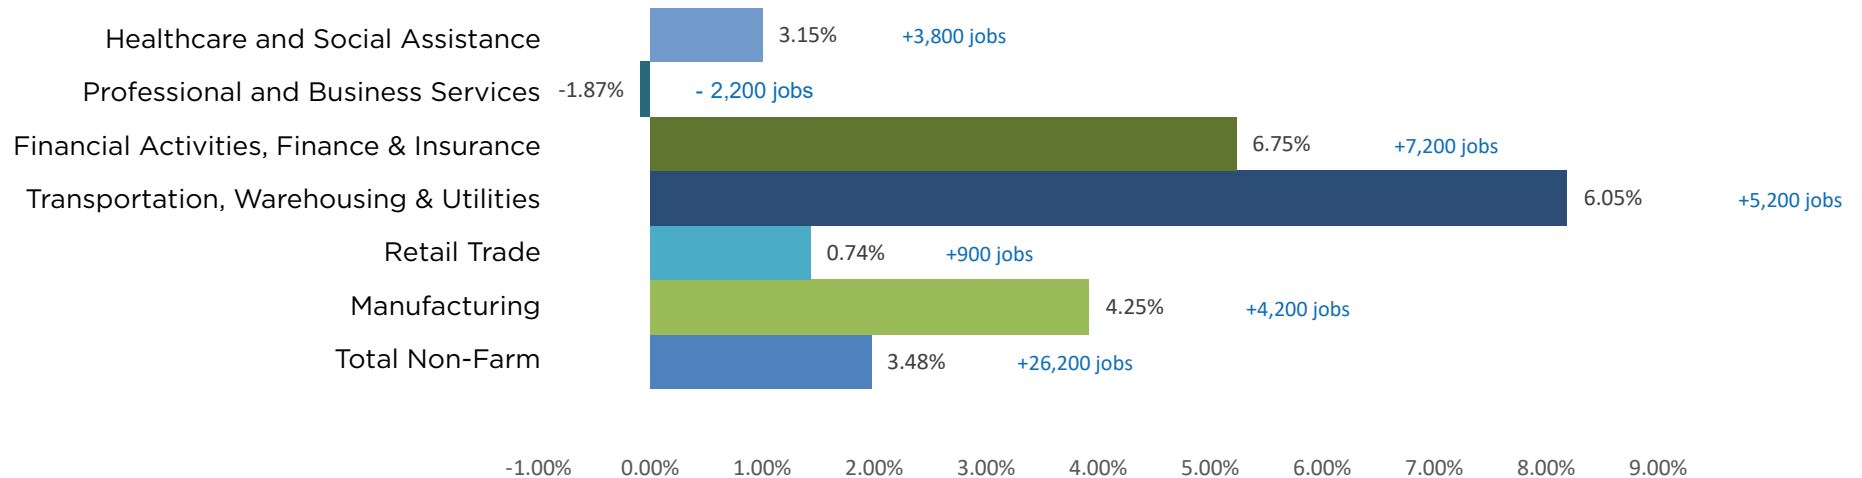

Fort Worth Region Jobs Update

This chart shows percent and amount of annual change in total employment and in six industry sectors in the Fort Worth-Arlington Metropolitan Division (Tarrant, Parker, Johnson, Hood, Somervell, and Wise Counties).

Overall, the Fort Worth region’s talent supply is growing, but job growth in industries with high-demand jobs is outpacing overall job growth. This means we are making progress toward reaching our Fortify goal of increasing our talent supply in target industries by 10 percent.